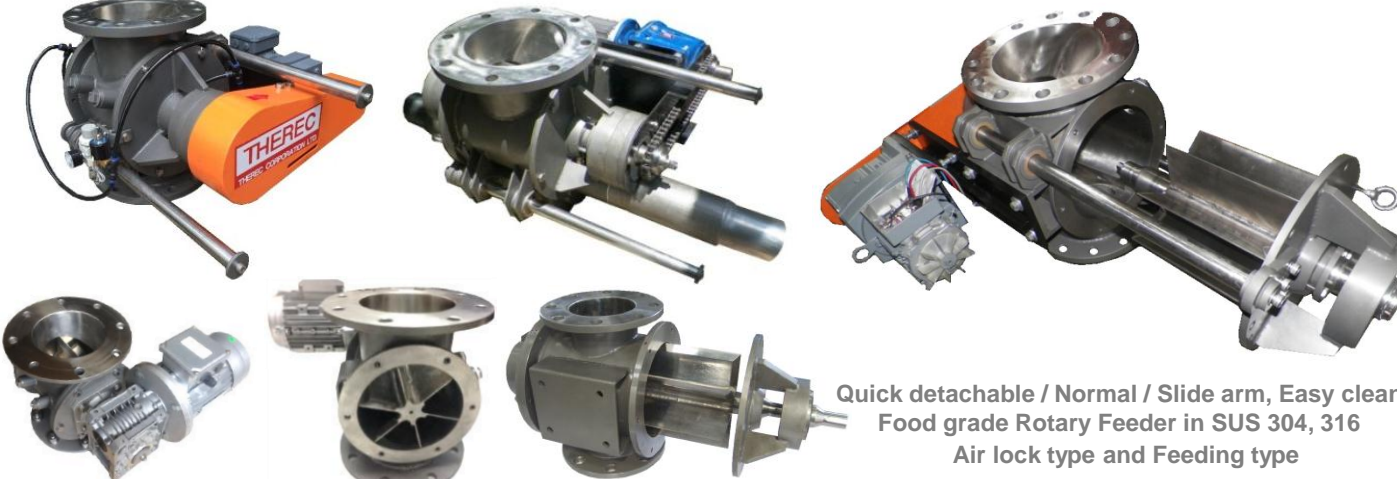

88 Bangbonvill Karnjanapisek Rd. Bangbon Bangkok 10150 Thailand E-mail : sales@thereccorp.com Web site : www.therecorp.com
Tel : 662 893 9003-4 Fax : 662 893 9178, 893 9005

TRC Rotary & Diverter Valve with Other Component for Food Grade Bulk Materials

Product Range Overview

Quick detachable / Normal / Slide arm, Easy clean
Food grade Rotary Feeder in SUS 304, 316
Air lock type and Feeding type

Quick detachable , Easy clean, Food grade,
Screw Feeder in SUS 304 ,316

Quick detachable , Movable , Food grade,
Screw Feeder in SUS 304 ,316

Easy Clean, Food grade, Lump Breaker

Easy Clean, Food grade, Magnetic Separator

Long Bends & Venture

Food grade, Loading Bellow in SUS 304, 316

Food Sampling Valve

Food grade, Diverter Valve