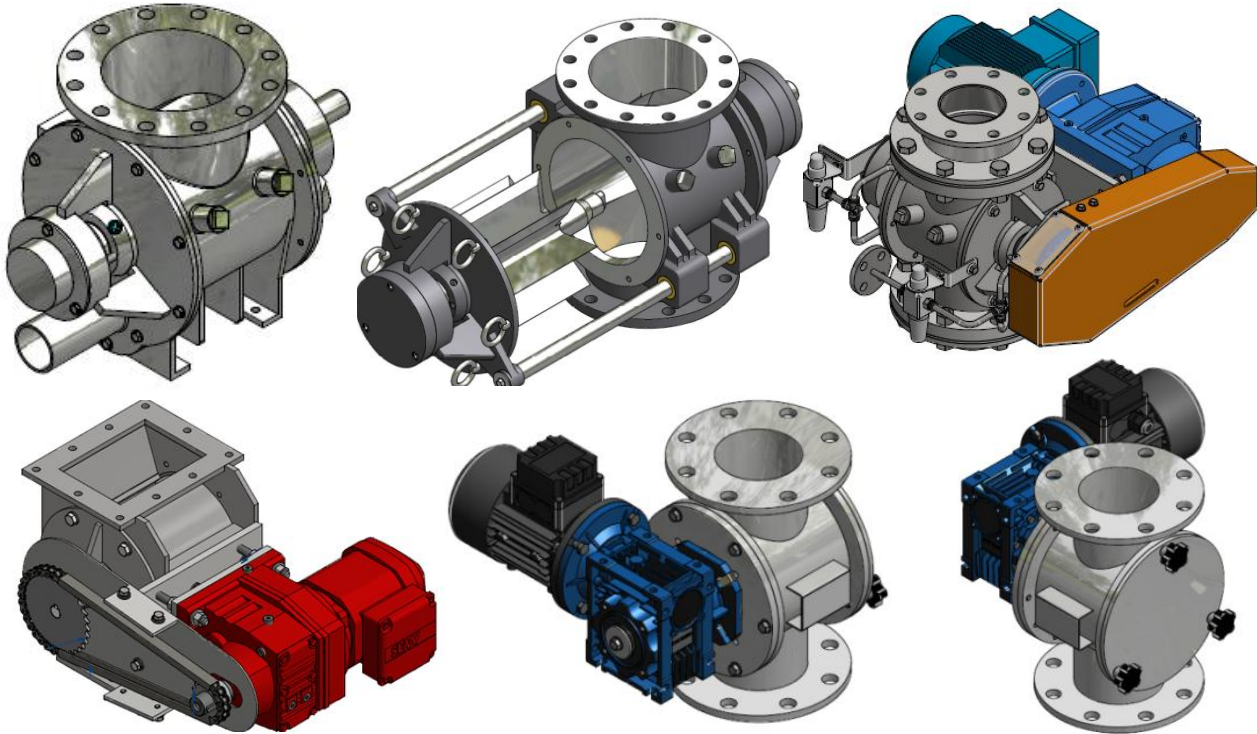

88 Bangbonvill Karnjanapisek Rd. Bangbon Bangkok 10150 Thailand E-mail : sales@thereccorp.com Web site : www.therecorp.com
Tel : 662 893 9003-4 Fax : 662 893 9178, 893 9005

TRC Rotary & Diverter Valve with Other Component for Food Grade Bulk Materials

Product Range Overview

Quick detachable / Normal / Slide arm, Easy clean
Food grade Rotary Feeder in SUS 304, 316
Air lock type and Feeding type

Quick detachable , Easy clean, Food grade,
Screw Feeder in SUS 304 ,316

Quick detachable , Movable , Food grade,
Screw Feeder in SUS 304 ,316

Easy Clean, Food grade, Lump Breaker

Easy Clean, Food grade, Magnetic Separator

Long Bends & Venture

Food grade, Loading Bellow in SUS 304, 316

Food Sampling Valve

Food grade, Diverter Valve