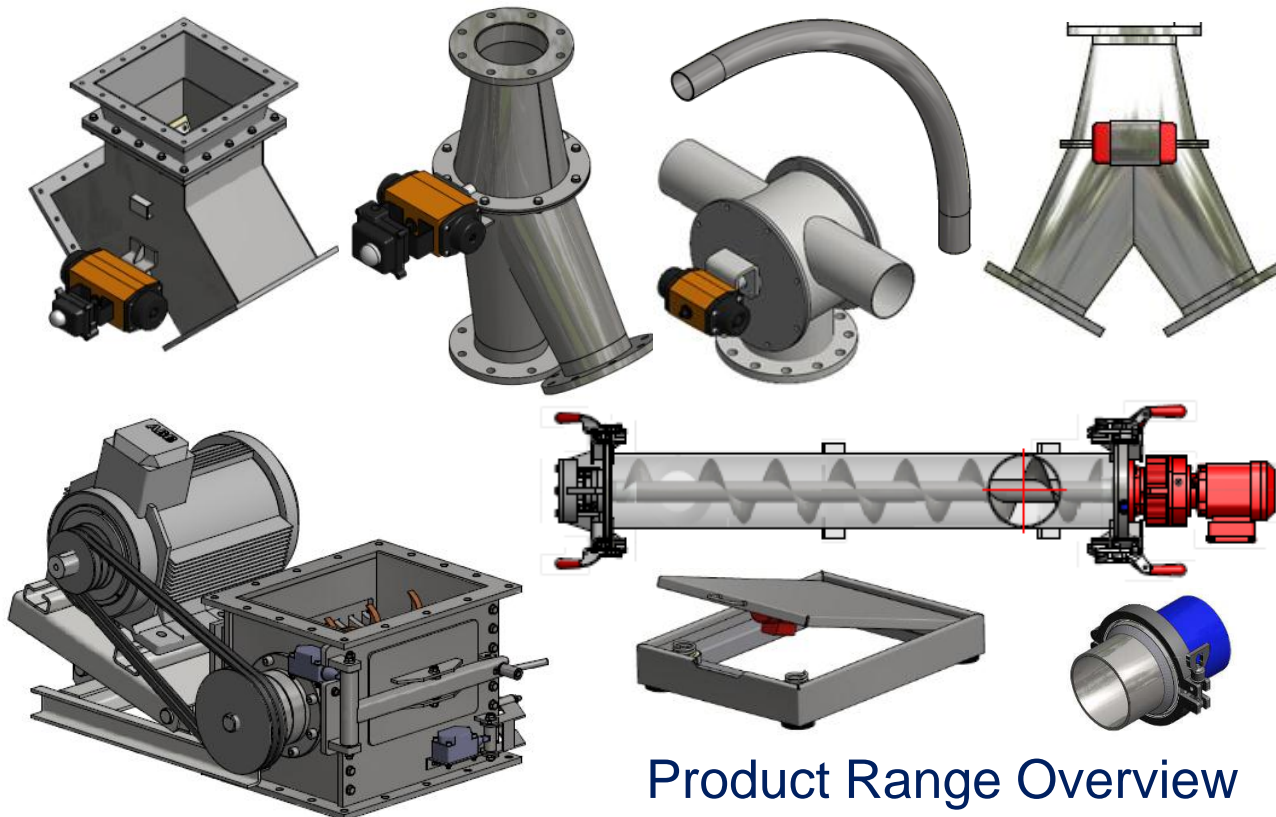

88 Bangbonvill Karnjanapisek Rd. Bangbon Bangkok 10150 Thailand E-mail : sales@thereccorp.com Web site : www.therecorp.com
Tel : 662 893 9003-4 Fax : 662 893 9178, 893 9005

TRC Rotary & Diverter Valve with Other Component for Food Grade Bulk Materials

Product Range Overview

Quick detachable / Normal / Slide arm, Easy clean
Food grade Rotary Feeder in SUS 304, 316
Air lock type and Feeding type

Quick detachable , Easy clean, Food grade,
Screw Feeder in SUS 304 ,316

Quick detachable , Movable , Food grade,
Screw Feeder in SUS 304 ,316

Easy Clean, Food grade, Lump Breaker

Easy Clean, Food grade, Magnetic Separator

Long Bends & Venture

Food grade, Loading Bellow in SUS 304, 316

Food Sampling Valve

Food grade, Diverter Valve