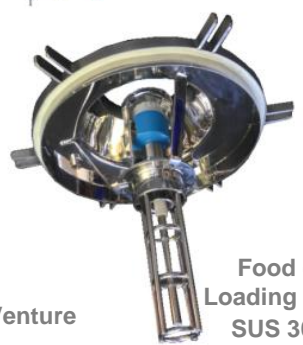

Product Range Overview

Quick detachable / Normal / Slide arm, Easy clean
Food grade Rotary Feeder in SUS 304, 316
Air lock type and Feeding type

Quick detachable , Easy clean, Food grade,
Screw Feeder in SUS 304 ,316

Quick detachable , Movable , Food grade,
Screw Feeder in SUS 304 ,316

Easy Clean, Food grade, Lump Breaker

Easy Clean, Food grade, Magnetic Separator

Long Bends & Venture

Food grade, Loading Bellow in SUS 304, 316

Food Sampling Valve

Food grade, Diverter Valve